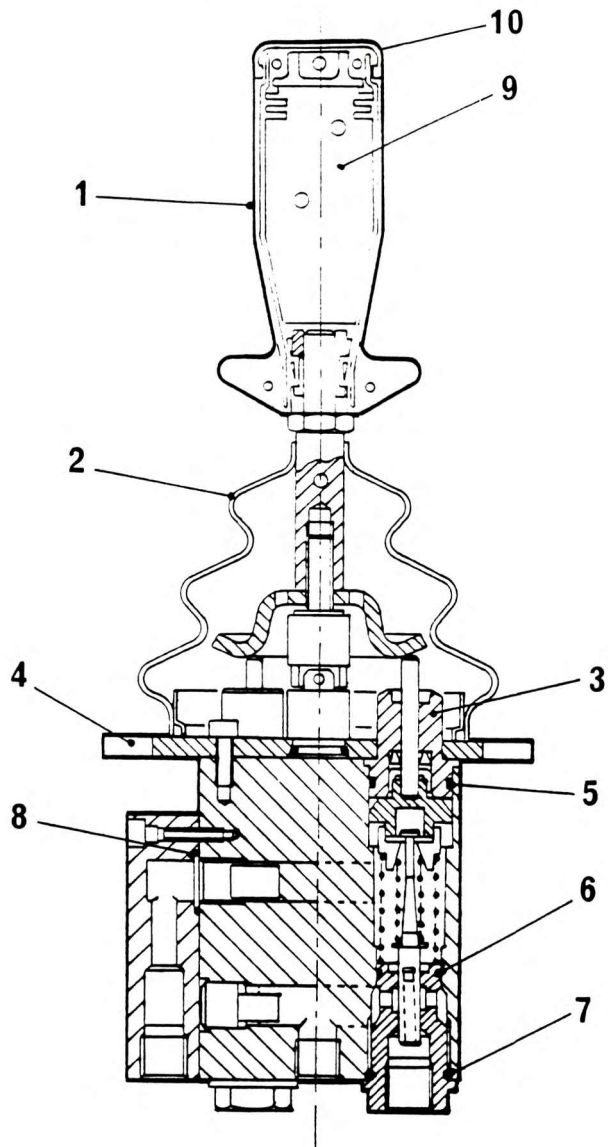

REMOTE CONTROL VALVE

NO.	PART NO.	QTY.	DESCRIPTION	NO.	PART NO.	QTY.	DESCRIPTION
-	7-352-990187		Complete Assembly				
*	9-352-100396	1	Seal Kit				
1	9-352-100400	1	Handle Complete	Incl.	Items 9 & 10		
2	9-352-100398	1	Rubber Gaiter				
3	9-352-100397	1	Guide & Pusher				
4	9-352-100399	1	Flange & Joint				
5	*	4	'O' Ring				
6	*	4	'O' Ring				
7	*	4	'O' Ring				
8	*	1	'O' Ring				
9	9-352-100426	1	Solenoid 24v				
10	9-352-100428	1	Rubber Cap				